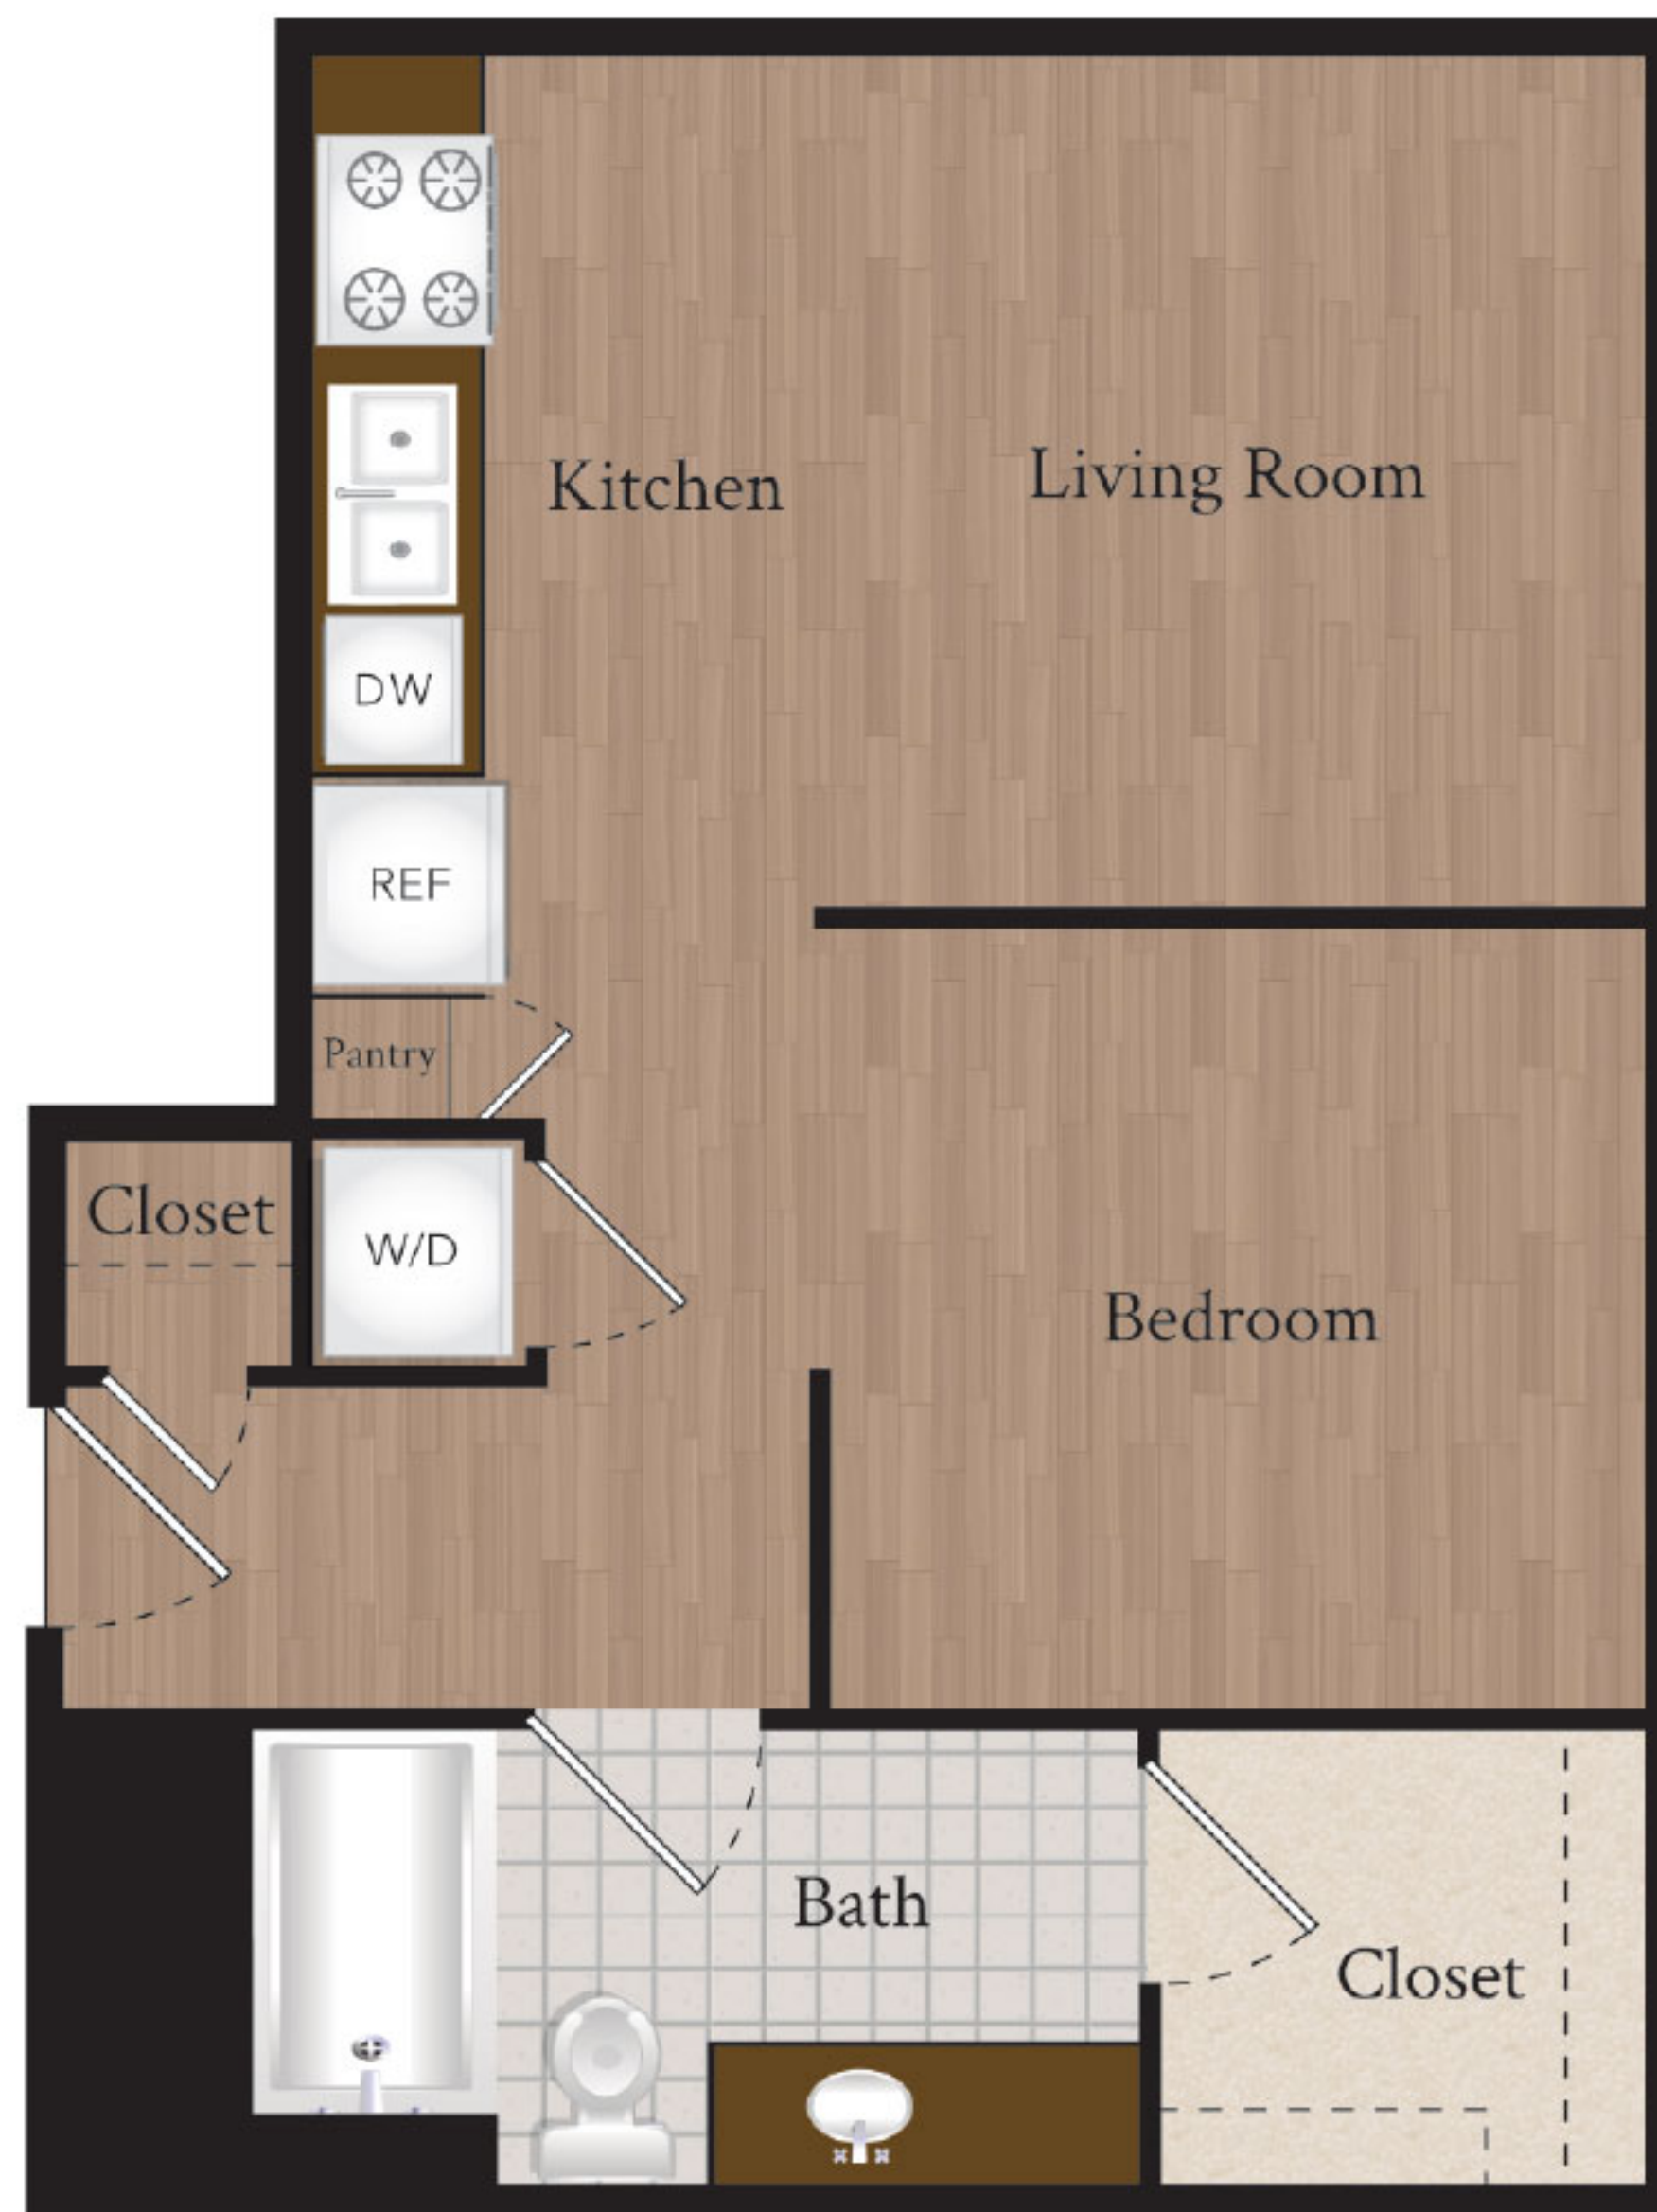

ELAN UPTOWN

S4

Alcove	Amenities:	Rent:
1 Bath		Deposit:
598 Sq Ft		Fees:

Floor plans are artist's rendering. All dimensions are approximate. Actual product and specifications may vary in dimension or detail. Not all features are available in every apartment. Prices and availability are subject to change. Please see a representative for details.  